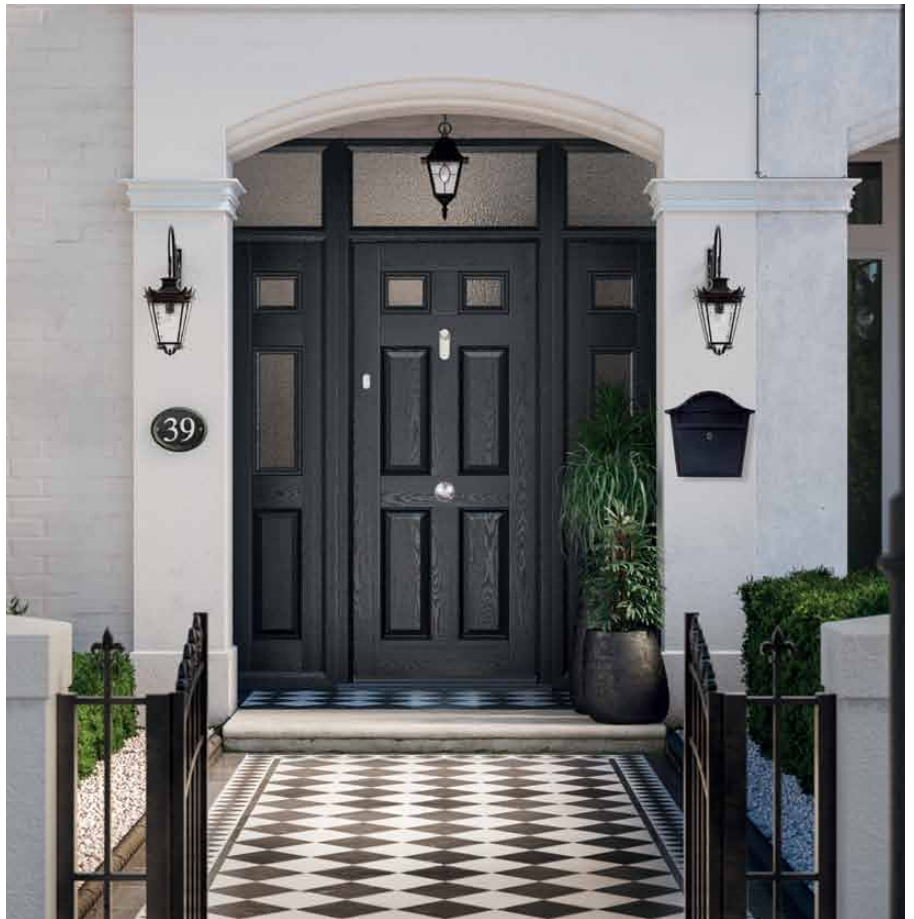

These rock-solid doors are resistant to wind, rain and UV rays - ensuring your door will maintain that 'just-fitted' look for years to come.

Composite Doors are resistant to warping, shrinking and expansion whilst being very low maintenance. Whatever the style you choose, you can rest assured that the door has been designed and tested to achieve a high level of security.

These high security composite entrance doors are available in an exciting choice of traditional colours or beautiful handstained finishes. You will find it difficult to distinguish a composite door from a traditional timber door due to its superior grained finish.

For more information see our dedicated composite door catalogue