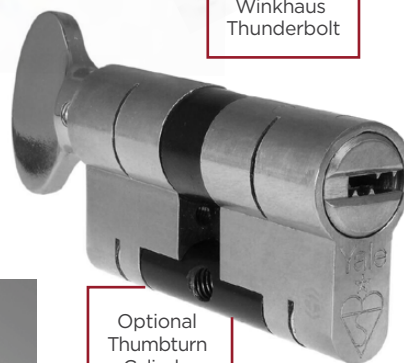

Our Composite Doors come with 5 keys as standard and all other doors come with 3 keys.