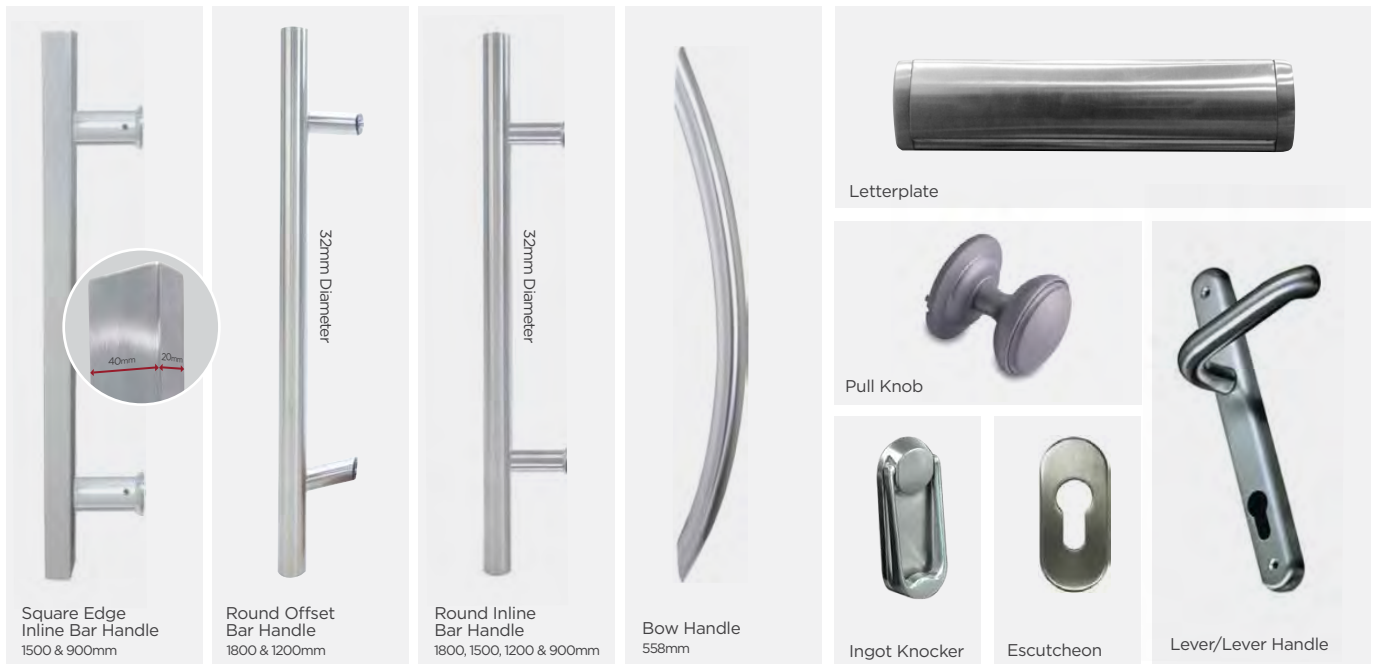

## WINDOW HANDLES

## DOOR ACCESSORIES

## THE STAINLESS STEEL DOOR RANGE

Alternatively, you can upgrade to our Stainless Steel range! Please note all bar handles are fitted back to back and used in conjunction with a key-wind lock. Bar Handles available on Aluminium Residential Doors & Composite Doors.